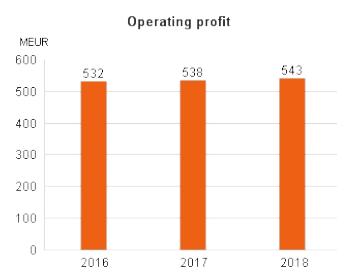

Wärtsilä Corporation

: OMX

: Large Cap

: Industrial Goods & Services

Wärtsilä is a global leader in smart technologies and complete lifecycle solutions for the marine and energy markets. By emphasising sustainable innovation, total efficiency and data analytics, Wärtsilä maximises the environmental and economic performance of the vessels and power plants of its customers. In 2018, Wärtsilä's net sales totalled EUR 5.2 billion with approximately 19,000 employees. The company has operations in over 200 locations in more than 80 countries around the world. Wärtsilä is listed on Nasdaq Helsinki.

WRT1V		24/01/2020	
	EUR		1,490,550
	11.04		591.72
(%)	1.05	()	6,529.67

24/01/2020	Wärtsilä integrated solutions will deliver efficiency and sustainability to three new short-sea vessels
23/01/2020	Wärtsilä power plant to support reliability of electricity system and renewable capacity in the Barbados
22/01/2020	Wärtsilä's new 100 MW energy storage project in South East Asia to boost regional grid stability
21/01/2020	Wärtsilä LNG Bunkering & Fuel Supply System Simulator launched to raise training levels
20/01/2020	Wärtsilä offers offshore sector up to six months operating without planned onboard maintenance

Major Shareholders		31.10.2019	
		Shares	%
Invaw Invest AB		104,711,363	17.70
Varma Mutual Pension Insurance Company		31,768,252	5.37
Ilmarinen Mutual Pension Insurance Company		16,416,503	2.77
Keskinäinen Työeläkevakuutusyhtiö Elo		6,400,000	1.08
The Social Insurance Institution of Finland		5,807,730	0.98
Virala Oy Ab		5,570,000	0.94
Turret Oy Ab		5,470,906	0.92
Svenska Litteratur-sällskapet i Finland Rf		5,180,677	0.88
Holdix Oy Ab		4,679,714	0.79
State Pension Fund		4,020,000	0.68
Number of outstanding shares		591,723,390	100.00