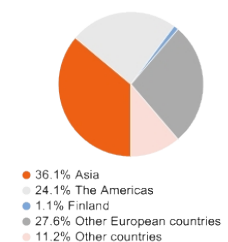

Group net sales by market area 2018