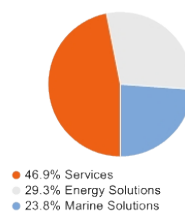

Group net sales by business 2018