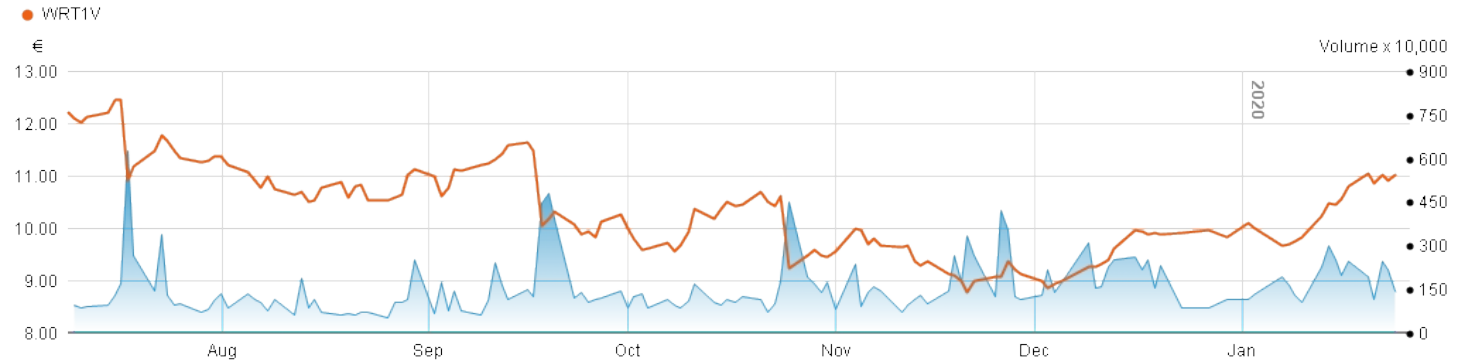

# Wärtsilä Corporation

: OMX

: Large Cap

: Industrial Goods & Services

Wärtsilä is a global leader in smart technologies and complete lifecycle solutions for the marine and energy markets. By emphasising sustainable innovation, total efficiency and data analytics, Wärtsilä maximises the environmental and economic performance of the vessels and power plants of its customers. In 2018, Wärtsilä's net sales totalled EUR 5.2 billion with approximately 19,000 employees. The company has operations in over 200 locations in more than 80 countries around the world. Wärtsilä is listed on Nasdaq Helsinki.

WRT1V		24/01/2020	
	EUR		1,490,550
	11.04		591.72
(%)	1.05	()	6,529.67

24/01/2020	Wärtsilä integrated solutions will deliver efficiency and sustainability to three new short-sea vessels
23/01/2020	Wärtsilä power plant to support reliability of electricity system and renewable capacity in the Barbados
22/01/2020	Wärtsilä's new 100 MW energy storage project in South East Asia to boost regional grid stability
21/01/2020	Wärtsilä LNG Bunkering & Fuel Supply System Simulator launched to raise training levels
20/01/2020	Wärtsilä offers offshore sector up to six months operating without planned onboard maintenance