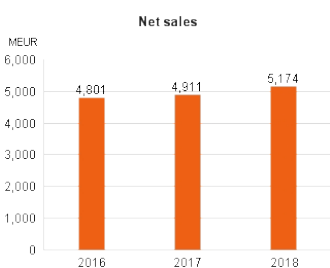

Wärtsilä Corporation

: OMX

: Large Cap

: Industrial Goods & Services

Wärtsilä is a global leader in smart technologies and complete lifecycle solutions for the marine and energy markets. By emphasising sustainable innovation, total efficiency and data analytics, Wärtsilä maximises the environmental and economic performance of the vessels and power plants of its customers. In 2018, Wärtsilä's net sales totalled EUR 5.2 billion with approximately 19,000 employees. The company has operations in over 200 locations in more than 80 countries around the world. Wärtsilä is listed on Nasdaq Helsinki.

WRT1V		24/01/2020	
	EUR		1,490,550
	11.04		591.72
(%)	1.05	()	6,529.67

24/01/2020	Wärtsilä integrated solutions will deliver efficiency and sustainability to three new short-sea vessels
23/01/2020	Wärtsilä power plant to support reliability of electricity system and renewable capacity in the Barbados
22/01/2020	Wärtsilä's new 100 MW energy storage project in South East Asia to boost regional grid stability
21/01/2020	Wärtsilä LNG Bunkering & Fuel Supply System Simulator launched to raise training levels
20/01/2020	Wärtsilä offers offshore sector up to six months operating without planned onboard maintenance

Major Shareholders		31.10.2019	
		Shares	%
Invaw Invest AB		104,711,363	17.70
Varma Mutual Pension Insurance Company		31,768,252	5.37
Ilmarinen Mutual Pension Insurance Company		16,416,503	2.77
Keskinäinen Työeläkevakuutusyhtiö Elo		6,400,000	1.08
The Social Insurance Institution of Finland		5,807,730	0.98
Virala Oy Ab		5,570,000	0.94
Turret Oy Ab		5,470,906	0.92
Svenska Litteratur-sällskapet i Finland Rf		5,180,677	0.88
Holdix Oy Ab		4,679,714	0.79
State Pension Fund		4,020,000	0.68
Number of outstanding shares		591,723,390	100.00